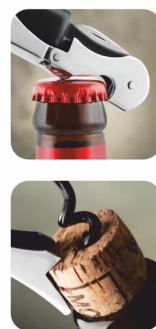

Professional corkscrew

COD. 433 / •24 Pcs. / DISPLAY TYPE: •Small

- •Multi-color steel bottle opener & wine bottle corkscrew.
- •Equipped with a small knife to remove the cap protector.
- •2-step corkscrew and bottle opener.

PRODUCT SIZE: •(W)2 x (D)1.2 x (H)12 Cm

DISPLAY SIZE: •(W)15.8 x (D)22.2 x (H)21.5 Cm

AVAILABLE COLORS: •Black •White •Red •Light Blue •Pink •Green •Yellow