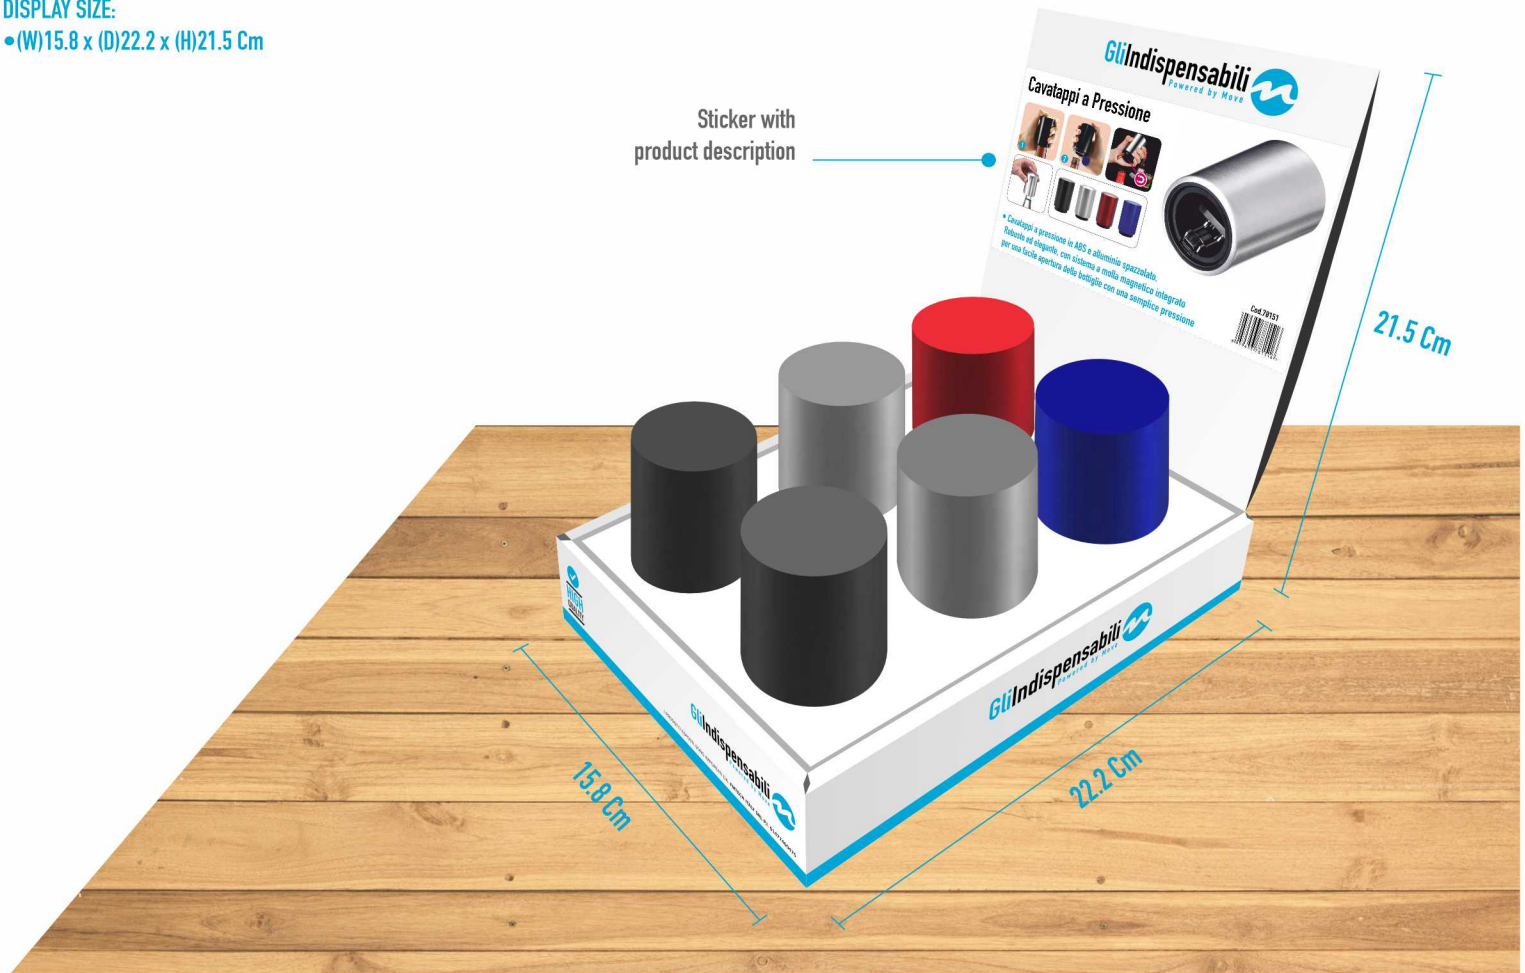

3 Remove the protective sponge as shown in the figure.

4 Insert the crowner into the back of the display, taking care to insert the side with the product description in the direction of the products.

5 Check that the products are correctly inserted in the base and if necessary arrange them correctly before putting them on display.

Display Small

DISPLAY SIZE:

• (W)15.8 x (D)22.2 x (H)21.5 Cm

Display Big

DISPLAY SIZE:

• (W)24 x (D)33.4 x (H)31 Cm

Foldable Metal Rack with 5 Shelves

DISPLAY SIZE: