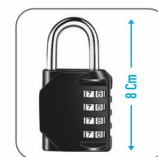

PRODUCT SIZE: •(W)2.3 x (D)1.4 x (H)8.3 Cm
 DISPLAY SIZE: •(W)15.8 x (D)22.2 x (H)21.5 Cm
 AVAILABLE COLORS: •Black

Combination security padlocks

COD. 409 / •20 Pcs. / DISPLAY TYPE: •Small

- 3 or 4 digit combination padlock resettable.
- Waterproof padlock outdoor.
- Key padlock with hardened shackle.
- Available in three different sizes
- SMALL: (H)5.5 Cm -MEDIUM: (H)6.5 Cm -LARGE: (H)8 Cm
- DISPLAY SIZE: •(W)15.8 x (D)22.2 x (H)21.5 Cm
- AVAILABLE COLORS: •Black •Blue •Red •Silver