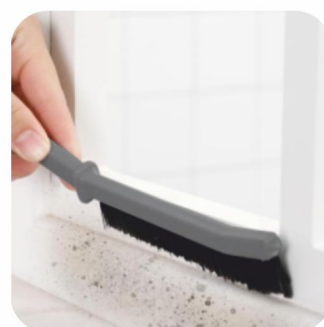

Multifunction brush

COD. 446 / •25 Pcs. / DISPLAY TYPE: •Big

- •Ergonomically designed ultra-thin brush with long handle.
- •Ideal for cleaning doors, windows and dead corners.
- •For car, home and office use.

PRODUCT SIZE: •(W)2.5 x (D)1 x (H)20.5 Cm

DISPLAY SIZE: •(W)24 x (D)33.4 x (H)31 Cm

AVAILABLE COLORS: •Gray