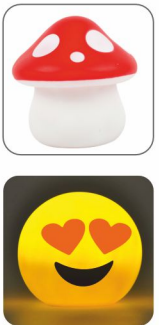

Children's bedroom lamp

COD. 337 - Smile & Mushroom

•6 Pcs. / DISPLAY TYPE: •Big

1. •Baby night light for kids room decoration.
   - •LED Indoor lamp.
   - •Battery powered by 3XLR44 1.5V, included.
   - •PVC different shapes.
2. DISPLAY SIZE: •(W)24 x (D)33.4 x (H)31 Cm