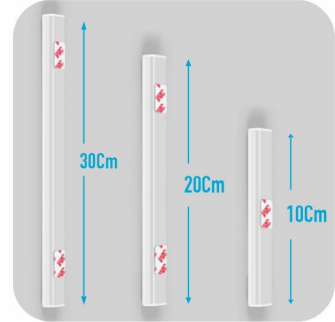

Wardrobe lamp and wall units in 3 sizes

COD. 480 / •15 Pcs. / DISPLAY TYPE: •Big

1. Motion sensor light (OFF when it detects no motion, ON when it detects some motion).
   - Easy installation by magnet stickers. • Available in 3 sizes.
   - Ideal for wardrobe use. • Rechargeable by USB-A cable, included.
   - Available warm and cold tonality.
2. PRODUCT SIZE: •LARGE: (H)30 Cm •MEDIUM: (H)20 Cm
   •SMALL: (H)10 Cm
   DISPLAY SIZE: •(W)24 x (D)33.4 x (H)31 Cm
   AVAILABLE COLORS: •White

MANUAL