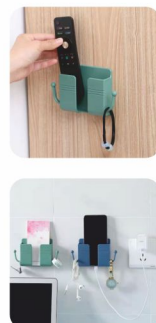

Adhesive universal multifunctional bracket

COD. 311 / •16 Pcs. / DISPLAY TYPE: •Big

- •Robust and elegant design.
- •Two hooks for hanging additional accessories.
- PRODUCT SIZE: •(W)11.5 x (D)3 x (H)7 Cm
- DISPLAY SIZE: •(W)24 x (D)33.4 x (H)31 Cm
- AVAILABLE COLORS: •White •Blue •Green