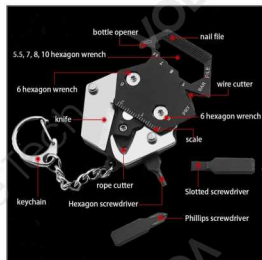

Ideal for Working & Outdoor Activities

Ideal for everyday working and outdoor activities.

Incredibly Versatile

Hexagonal multi-tool. You can use it to open the beer bottle, cut the rope, turn the screw, fix snowboarding and bike, open cardboard box and so on. It also has a strong magnetic force that can be attached to the fridge and other places.

Compact & Easy to Use

Portable and practical tool with more tools comes in an elegant case that easily fits in your pocket, toolbox, trunk etc. Easy to use on the go or at home, making it such a universal device that no household should be without. Endless uses with the tool, making it such an efficient purchase that you won't regret it.

Small & Practical Design

The hexagonal coin design is very beautiful, only 60 g and only 4 Cm, which is so easy to carry with your bag.

Excellent Material & Structure

This multi-function tool comes with a reliable carabiner, can be easily hung on lanyards, backpacks or handbags. Made of 420 stainless steel, exquisite workmanship, durable, no deformation, break or dull in harsh environments. Is an indispensable must-have for outdoor camping and home.

Different Colors

The Indispensable

Multipurpose Products