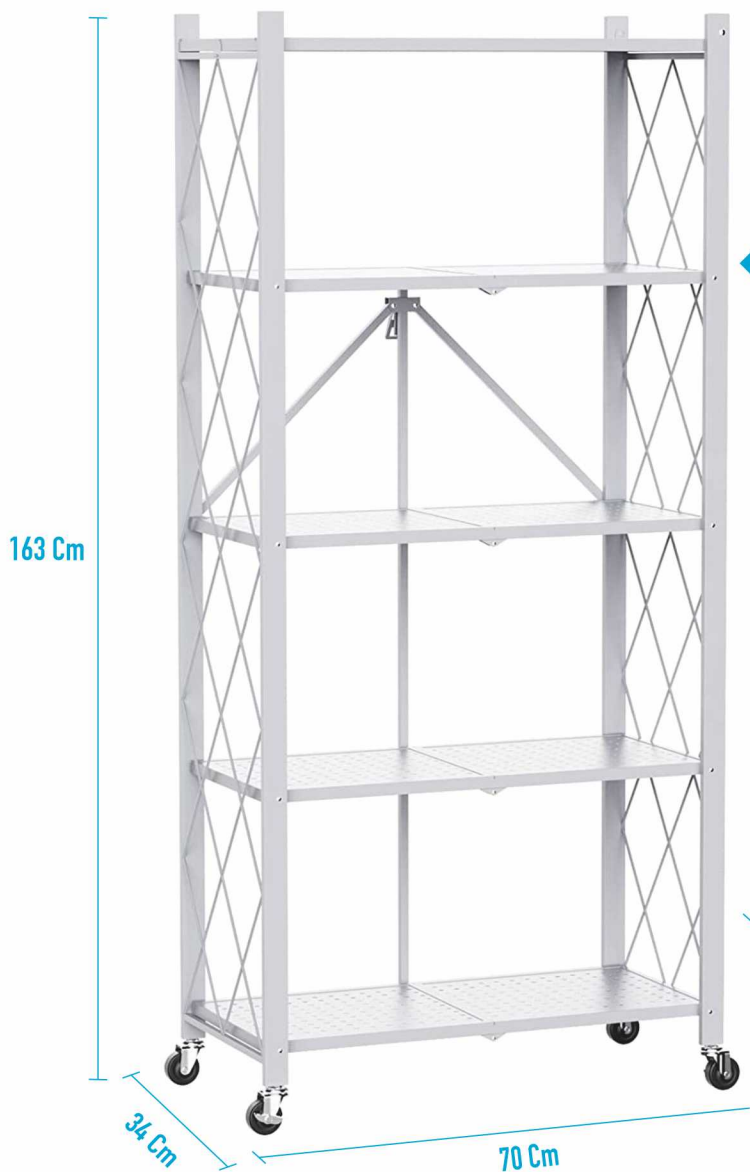

3 Remove the protective sponge as shown in the figure.

4 Insert the crowner into the back of the display, taking care to insert the side with the product description in the direction of the products.

5 Check that the products are correctly inserted in the base and if necessary arrange them correctly before putting them on display.

Display Small

DISPLAY SIZE:

• (W)15.8 x (D)22.2 x (H)21.5 Cm

Display Big

DISPLAY SIZE:

• (W)24 x (D)33.4 x (H)31 Cm

Foldable Metal Rack with 5 Shelves

DISPLAY SIZE:

•(W)70 x (D)34 x (H)163 Cm

Floor Capacity

OPTION 1:
Display Small
X4

OPTION 2:
Display Big X2
Display Small X1

- The metal rack can contain up to a maximum of 20 small displays or 10 big and 5 small displays.
- On each floor you can load 4 small displays or 2 big and 1 small.

1. Sizes of the folded rack:

•(W)9.4 x (D)34 x (H)163 Cm

2. 360° swivel wheels with lock.

3. It does not require screws or tools for the assembling. It locks by closing a simple buckle

ASSEMBLING INSTRUCTIONS: