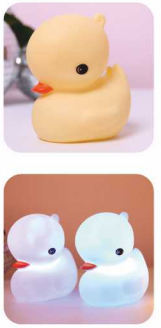

Children's bedroom lamp

COD. 337 - Duck

•6 Pz. / DISPLAY TYPE: •Big

1. •Baby night light for kids room decoration.
   - •LED Indoor lamp.
   - •Battery powered by 3XLR44 1.5V, included.
   - •PVC different shapes.
2. DISPLAY SIZE: •(W)24 x (D)33.4 x (H)31 Cm

▼ MANUAL