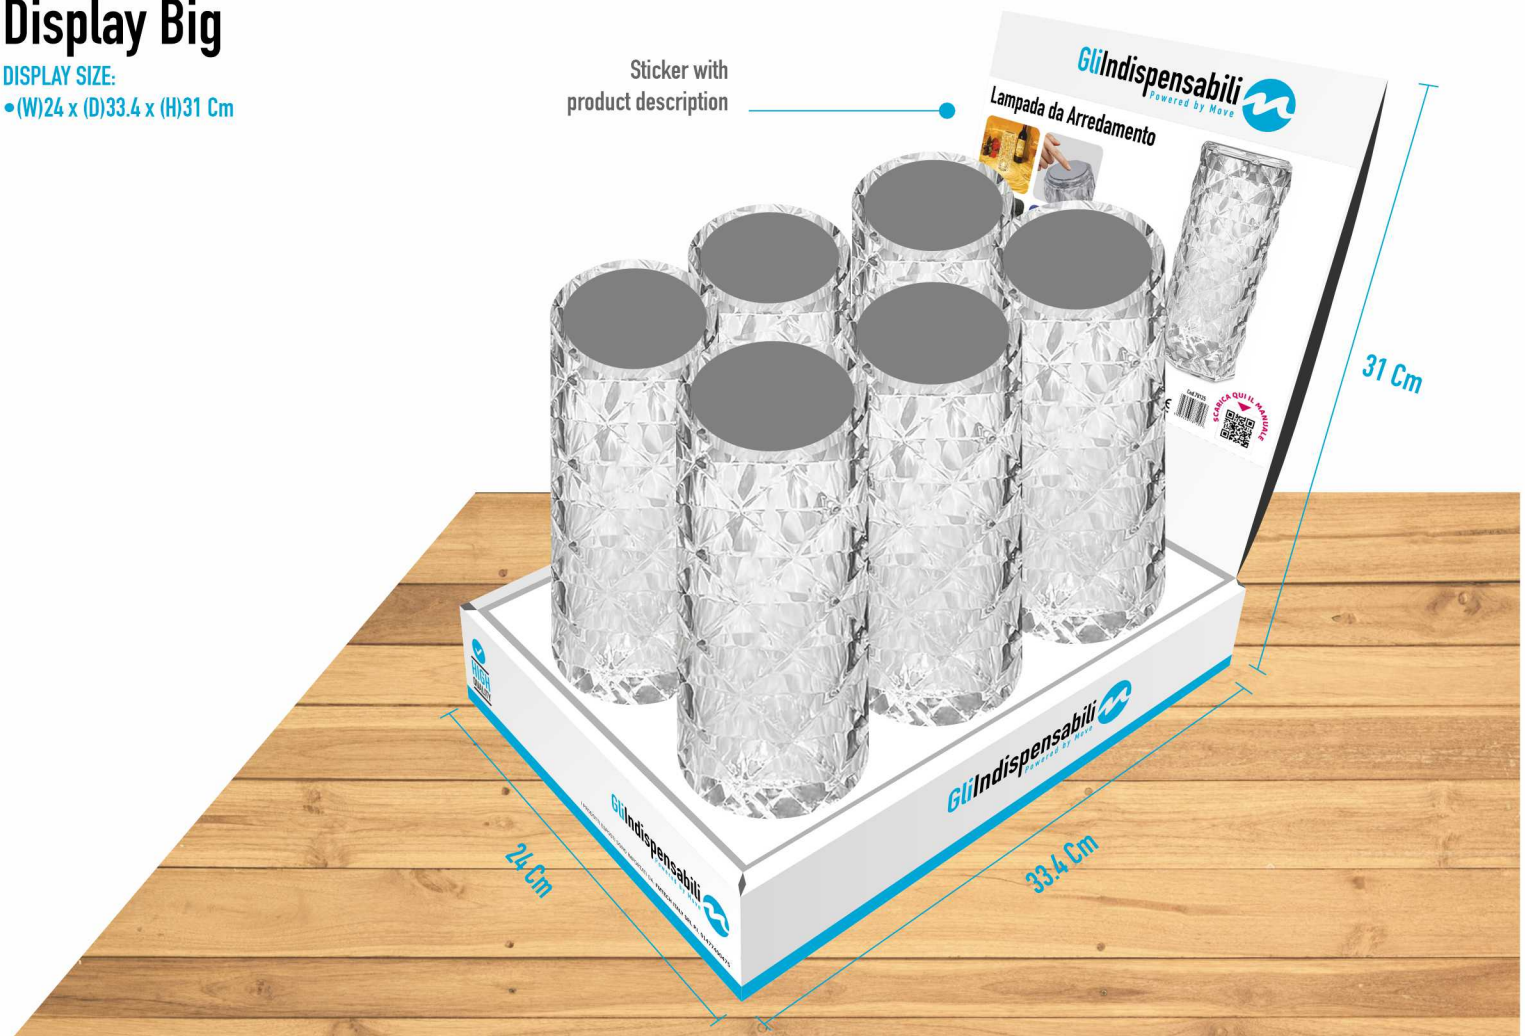

3 Remove the protective sponge as shown in the figure.

4 Insert the crowner into the back of the display, taking care to insert the side with the product description in the direction of the products.

5 Check that the products are correctly inserted in the base and if necessary arrange them correctly before putting them on display.

Display Small

DISPLAY SIZE:

• (W)15.8 x (D)22.2 x (H)21.5 Cm

Display Big

DISPLAY SIZE:

• (W)24 x (D)33.4 x (H)31 Cm

Foldable Metal Rack with 5 Shelves

DISPLAY SIZE:

•(W)70 x (D)34 x (H)163 Cm

Floor Capacity

OPTION 1:
Display Small
X4

OPTION 2:
Display Big X2
Display Small X1

- The metal rack can contain up to a maximum of 20 small displays or 10 big and 5 small displays.
- On each floor you can load 4 small displays or 2 big and 1 small.