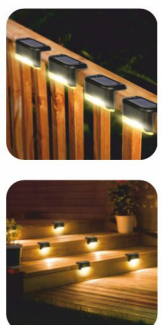

Solar-powered balcony light

COD. 405 / •12 Pcs. / DISPLAY TYPE: •Small

1. •Practical and compact solar-powered balcony light that can be installed on railings or balustrades using double-sided adhesive tape or screws supplied.
   - •Light sensor for autonomous operation (ON when it detects dark, OFF when it detects light).
   - •Outdoor waterproof. •Solar powered.
2. PRODUCT SIZE: •(W)8 x (D)4.3 x (H)4.6 Cm
   DISPLAY SIZE: •(W)15.8 x (D)22.2 x (H)21.5 Cm
   AVAILABLE COLORS: •Black

MANUAL