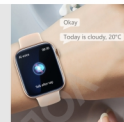

AI - Voice Assistant

One-tap active AI voice assistant, send comment easily.