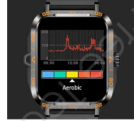

# Watch 0.10 Rugged Light Series

Wireless touch screen watch for tracking your daily activities.  
Can be synchronized via APP to your iOS® and Android® devices.

Color: Black  
Watch Strap: Black

Color: Black/Orange  
Watch Strap: Black/Orange

Screen: TFT 1.95"  
Resolution: 240x282 px  
Battery: 300mAh Li-ion  
App: DaFit  
Command: Full Touch+ 1 Button  
+ 1 Crown

- Pedometer • Heart Rate • Blood Pressure
- Oximeter • Sleep Management • Weather
- Social Network Notifications • Receive and make calls
- Waterproof Class IP67 • Music control • Rest reminder
- Camera management

### Full Touch TFT Display High Brightness

The 1.95 inch and 240x282 px screen, offers a resolution and image clarity never seen before in a smartwatch.