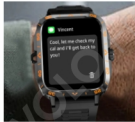

### Smart Communication

After connecting to the app via Bluetooth, you can receive and make calls, messages and communicate with whoever you want.