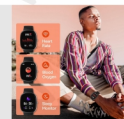

SPECIAL SCREEN "WINE BARREL"