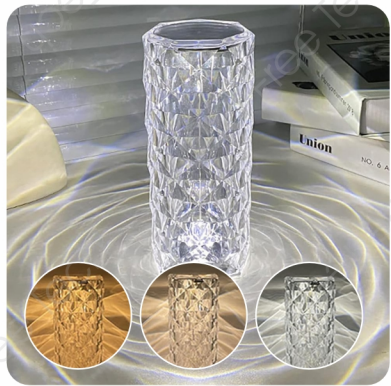

Midnight Classic series