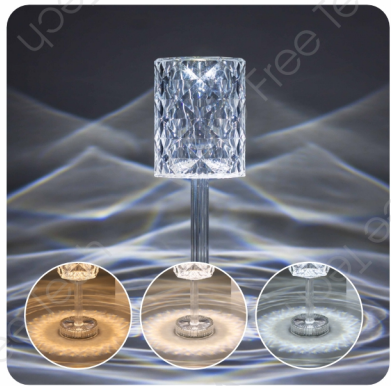

Joy Modern series