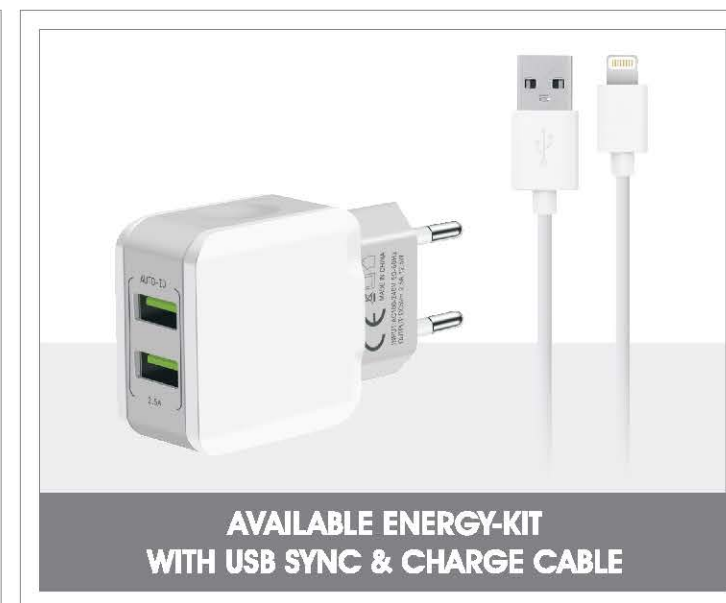

AVAILABLE ENERGY-KIT WITH USB SYNC & CHARGE CABLE