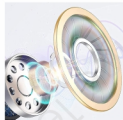

Charging Base

Earphones with base for charging and transport.