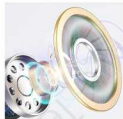

Charging Base

Earphones with base for charging and transport.