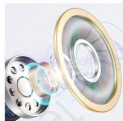

Charging Base

Hearphones with base for charging and transport.