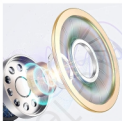

Charging Base

Hearphones with base for charging and transport.