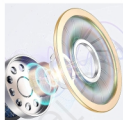

Charging Base

Earphones with base for charging and transport.