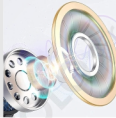

Enhanced Bass

Excellent sound and bass thanks to the high quality speakers.