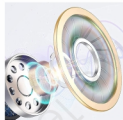

Charging Base

Hearphones with base for charging and transport.