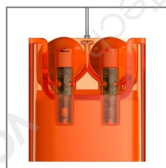

•Color Orange