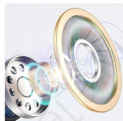

Charging Base

Hearphones with base for charging and transport.