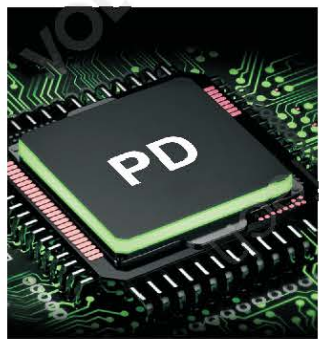

TMS-BOX ENERGY PD-HOME CHARGER 0.1 SERIES

Espositore da banco contenente 18 caricabatterie da casa con porta Type-C POWER DELIVERY da 20W.

Counter display containing 18 home chargers with Type-C POWER DELIVERY port 20W.

- •Dotati di connettore;/Equipped with connector: **-Type C**

18 PCS.

MISURE/SIZE: 15,8(W) x 21,5(D) x 21(H) Cm

**GLI ARTWORK, I PRODOTTI E LE QUANTITA'
POSSONO ESSERE PERSONALIZZATE E CAMBIATE.**
THE ARTWORK, PRODUCTS AND QUANTITY CONTAINED
CAN BE CUSTOMIZABLE.