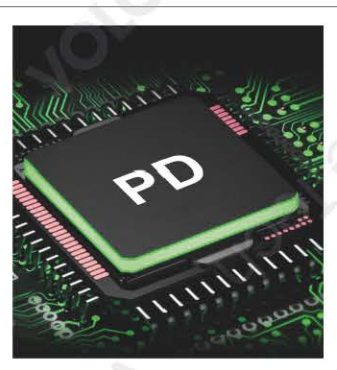

<b>PD</b>	<b>2.4A</b>	<b>PD-LIGHTNING 20W</b> <b>TYPE-C TYPE-C 60W</b>	<b>36</b> PCS.
-----------	-------------	---	----------------

**MISURE/SIZE: 26,3(W) x 15,3(D) x 16,9(H) Cm**

**GLI ARTWORK, I PRODOTTI E LE QUANTITA' POSSONO ESSERE PERSONALIZZATE E CAMBIATE.**  
THE ARTWORK, PRODUCTS AND QUANTITY CONTAINED CAN BE CUSTOMIZABLE.