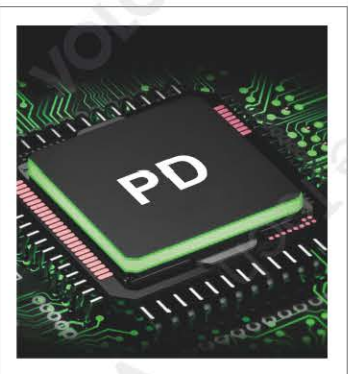

MISURE/SIZE: 15,8(W) x 21,5(D) x 21(H) Cm

GLI ARTWORK, I PRODOTTI E LE QUANTITA' POSSONO ESSERE PERSONALIZZATE E CAMBIATE.
THE ARTWORK, PRODUCTS AND QUANTITY CONTAINED CAN BE CUSTOMIZABLE.