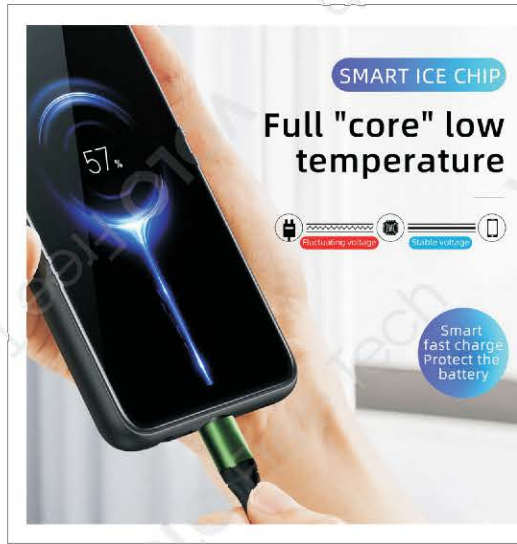

Available length: **1m/2m/3m**

AMPERAGE FOR 1m USB-A TO:

-Micro: **1.2A** -Type-C: **1.5A** -Lightning: **2.0A**

WATT FOR 1m CABLE: -Type-C TO Type-C: 45W

WATT FOR 1m CABLE: -Type-C TO Lightning: 20W

ENERGY & TECH