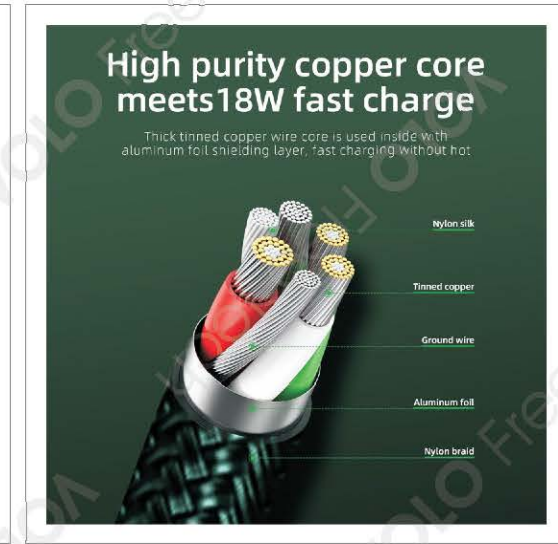

Available length: **1m/2m/3m**

AMPERAGE FOR 1m USB-A TO:

-Micro: **1.2A** -Type-C: **1.5A** -Lightning: **2.0A**

WATT FOR 1m CABLE: -Type-C TO Type-C: 45W

WATT FOR 1m CABLE: -Type-C TO Lightning: 20W

ENERGY & TECH