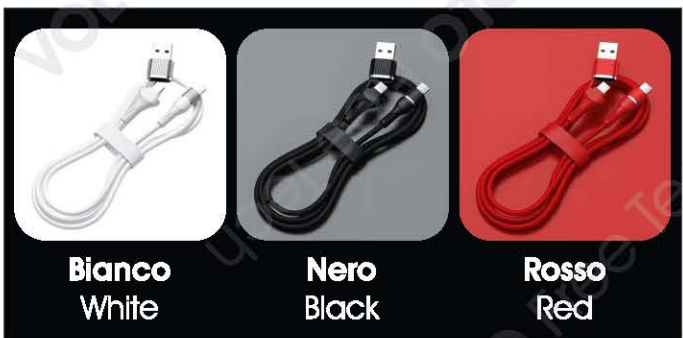

TMS-BOX ENERGY

2in1 CABLES SERIES

Espositore da banco contenente 18 cavi per ricaricare e sincronizzare i tuoi dispositivi.

Con connettore: **-USB-A, Type-C (x2), Lightning™.**

Con connettori in metallo e gomma.

Counter display containing 18 retractable cables for charging and sync your devices.

Equipped with connector: **-USB-A, Type-C (x2), Lightning™.**

With metal and rubber connectors.

1m **20W**

18 **PCS.**

MISURE/SIZE: 15,8(W) x 21,5(D) x 21(H) Cm

GLI ARTWORK, I PRODOTTI E LE QUANTITA' POSSONO ESSERE PERSONALIZZATE E CAMBIATE.
THE ARTWORK, PRODUCTS AND QUANTITY CONTAINED CAN BE CUSTOMIZABLE.