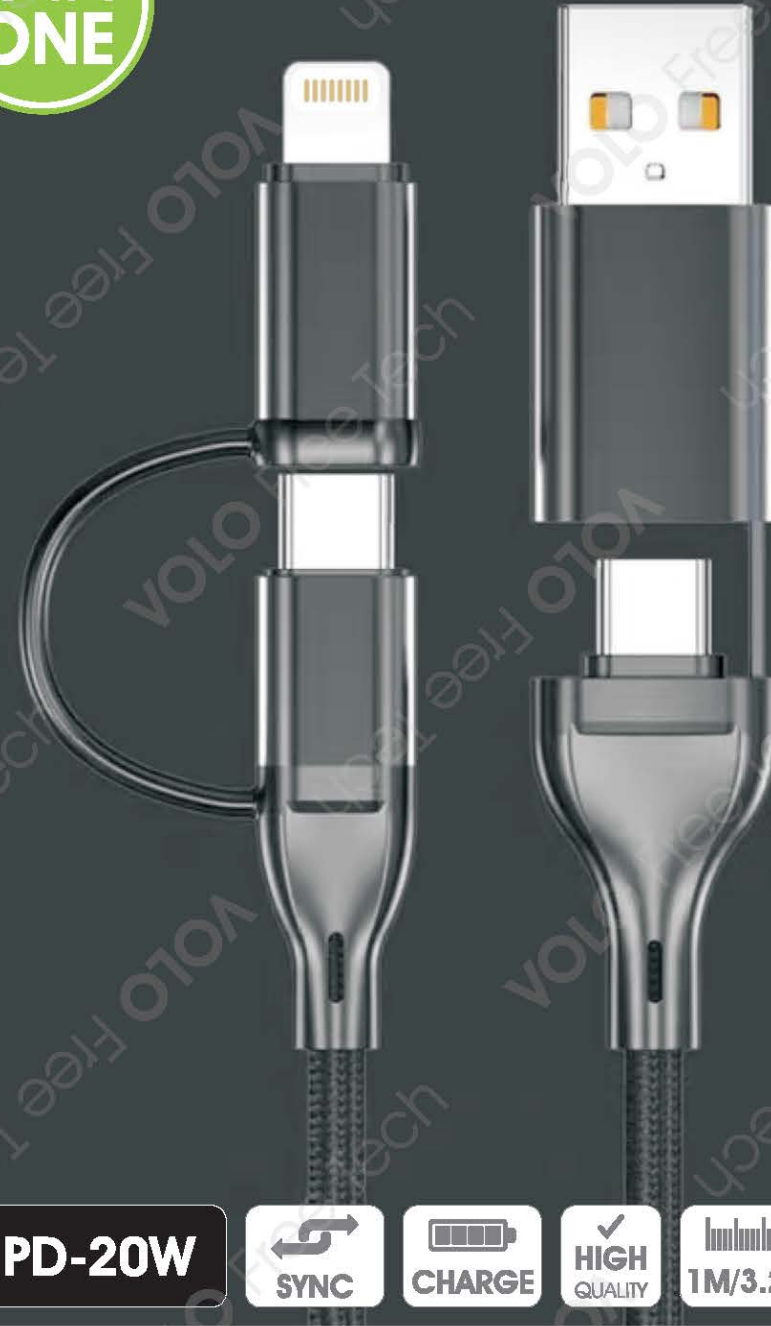

Con connettori in metallo, passa cavi in gomma e guaina in nylon intrecciato.

USB cables for sync and charging your devices.

Equipped with **QADRUPLE** connector: -**USB Type-A** and **Type-C** port and **Type-C** and **Lightning™** connector.

With metal connectors, rubber fairlead protection and twisted nylon sheath.

- Disponibile nei colori: /Available colours:
- Nero/Black - Bianco/White - Verde/Green

4-IN
ONE

PD-20W

↻
SYNC

🔋
CHARGE

✓
HIGH
QUALITY