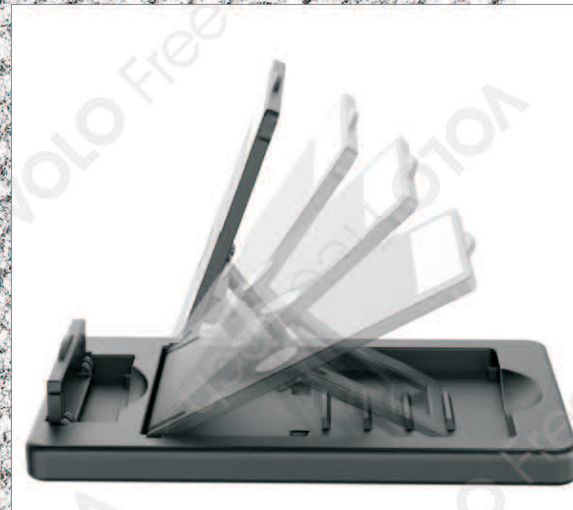

## COMPACT-DESK HOLDER 0.3 SERIES

Supporto per smartphones e tablets ripiegabile, regolabile e ultra-stabile. Ideale per attività come: Smart-Working, Smart-Study ecc...

Foldable, adjustable and ultra-stable holder for smartphones and tablets. Ideal for activities such as: Smart-Working, Smart-Study etc...

# COMPACT-DESK HOLDER 0.2 SERIES

Supporto per smartphones e tablets ripiegabile, regolabile e ultra-stabile. Ideale per attività come:

Smart-Working, Smart-Study ecc...

Foldable, adjustable and ultra-stable holder for smartphones and tablets. Ideal for activities such as:

# COMPACT-DESK HOLDER SERIES

Supporto per smartphones e tablets ripiegabile, regolabile e ultra-stabile.  
Ideale per attività come: Smart-Working, Smart-Study ecc...

Foldable, adjustable and ultra-stable holder for smartphones and tablets.  
Ideal for activities such as: Smart-Working, Smart-Study etc...