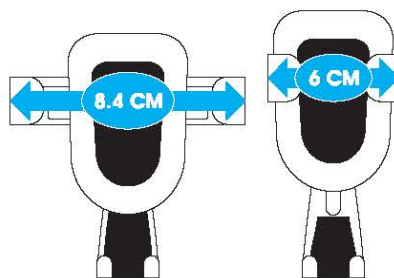

Car holder for smartphones with gravity auto-lock.

Applicable to car air vent.

**MAXIMUM WIDTH: 6" / MINIMUM WIDTH: 3.5"**

• Disponibile per:/Available for:

**Smartphones**

• Disponibile nei colori:/Available colours: - Nero/Black - Rosso/Red