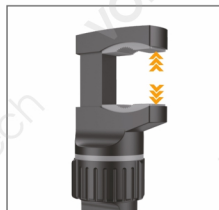

## Mod.03/Black Color

Smartphone car holder, equipped with rearview mirror clip.

Multiple adjustment

Extensible

Easy to install