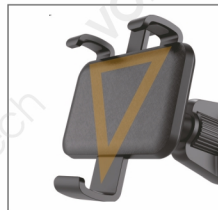

## Mod.06/Black Color

Smartphone car holder, equipped with airvent clip.

Rotatable & adjustable

Extensible

Extra stable